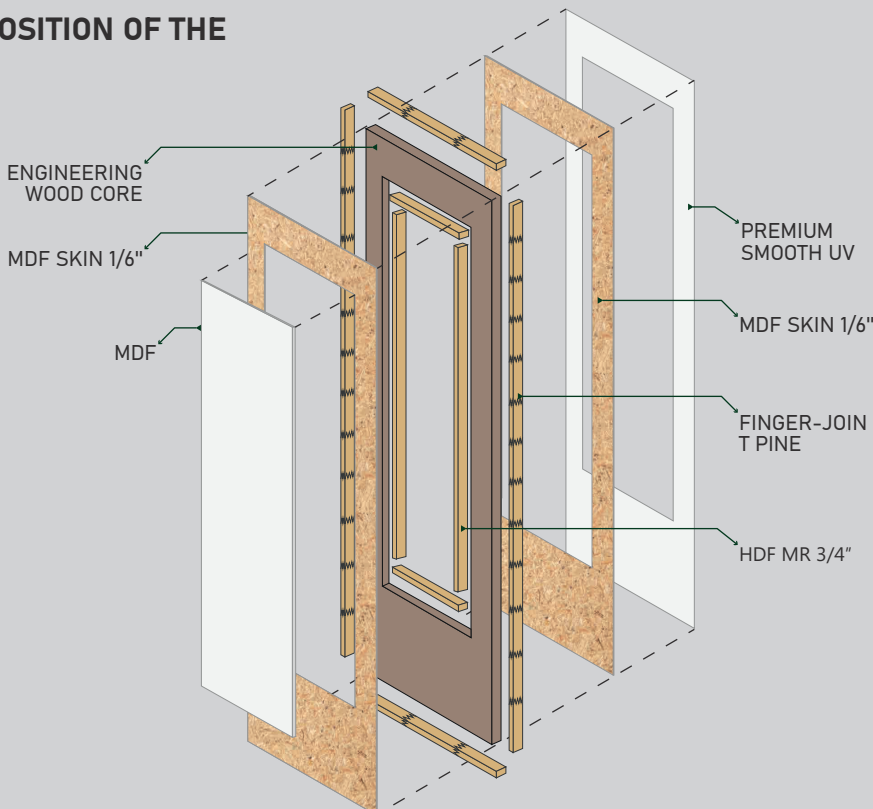

COMPOSITION OF THE